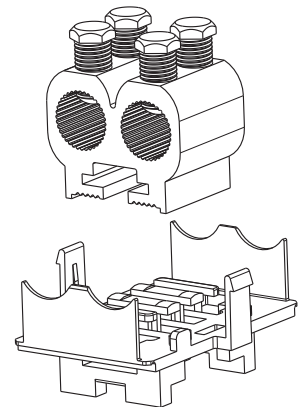

KGH-NBLOCK

12kV

Features

- Re-usable connector
- Fully insulated
- IP24 protection
- UV resistant polyimide housing
- Corrosion proof
- Flexible easy mounting
- Test access
- Multiple cable connections
- Accepts cable 25-185mm² aluminium or copper

Mounting

The KGH-NBLOCK may be free hanging or secured to a mounting bracket (widths 40 and 24mm) using the cable tie provided.

Benefits

- Neutral cable connections
- Phase cable connections
- Access point for testing
- Connection point for earth leads
- Connection for different cable sizes

The KRONE Type KGH-NBLOCK

is an outdoor low voltage cable connector designed for use with KRONE's range of low voltage fuse switch disconnectors.

The KGH-NBLOCK solves the problem of how to connect neutral cables and, at the same time, giving easy voltage test point access.

Materials

Base/Lid: Polyamide (UV stabilised) black

Pillar Terminal: Aluminium alloy

P. NO:	Catalogue Reference	Pillar
		for 25 - 185mm ² Al/Cu 2 cables in / 2 cables out
KGH-NBLOCK	OUTDR CON 2X25-185MMSQ TUNL	