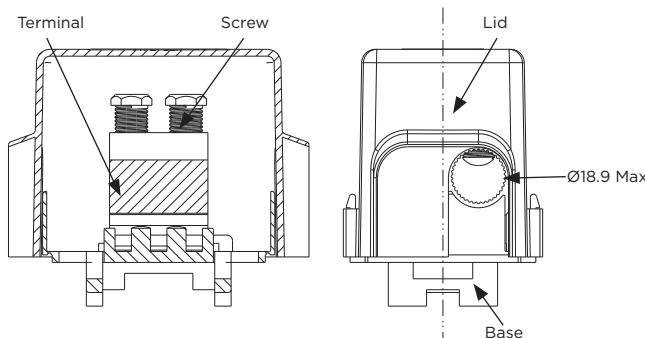

Mounting

The KGH-NBLOCK may be free hanging or secured to a mounting bracket (widths 40 and 24mm) using the cable tie provided.

Benefits

- Neutral cable connections
- Phase cable connections
- Access point for testing
- Connection point for earth leads
- Connection for different cable sizes

The KRONE Type KGH-NBLOCK

is an outdoor low voltage cable connector designed for use with KRONE's range of low voltage fuse switch disconnectors.

The KGH-NBLOCK solves the problem of how to connect neutral cables and, at the same time, giving easy voltage test point access.

Materials

Base/Lid: Polyamide (UV stabilised) black

Pillar Terminal: Aluminium alloy

P. NO:	Catalogue Reference	Pillar
		for 25 - 185mm ² Al/Cu 2 cables in / 2 cables out
KGH-NBLOCK	OUTDR CON 2X25-185MMSQ TUNL	