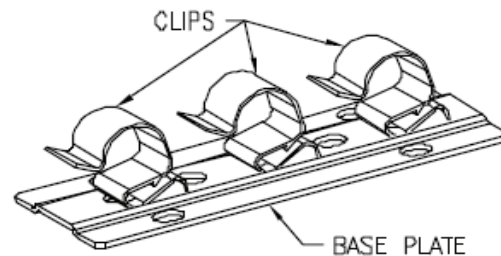

RAIL CABLE CLIPS

CABLE CLIPS

ERICO[®]

SBA248B

SBA251

SBA252S0

Part Number	Max Cable	Packaging
SBA248B	9.5mm (3/8)	50
SBA251	9.5mm (3/8)	50
SBA252S0	19.1mm (3/4)	50

New Product

- High performance new generation flexible glue.
- Perfect adhesion to concrete, steel, stainless steel.
- Can be used in water.
- Application temperature: -40 to + 160 °C.

Part Number	Description	Metric Cables	Plate	C/per	Clips
GCHSC67	KIT GC-HSC67	Cables 6-7 mm	30	4	120
GCHSC78	KIT GC-HSC78	Cables 7-8 mm	30	4	120
GCHSC89	KIT GC-HSC89	Cables 8-9 mm	30	4	120
GCHSC910	KIT GC-HSC910	Cables 9-10 mm	30	4	120
GCHSC1011	KIT GC-HSC1011	Cables 10-11 mm	30	4	120
GCHSC1214	KIT GC-HSC1214	Cables 12-14 mm	30	4	120
GCHSC1518	KIT GC-HSC1518	Cables 15-18 mm	30	3	90