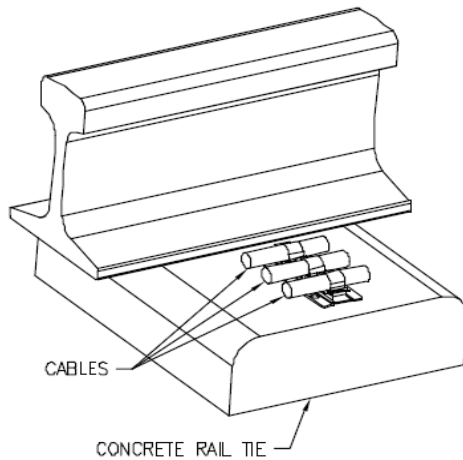

RAIL CABLE CLIPS

CABLE CLIPS

ERICO[®]

SBA248B

SBA251

SBA252S0

Part Number	Max Cable	Packaging
SBA248B	9.5mm (3/8)	50
SBA251	9.5mm (3/8)	50
SBA252S0	19.1mm (3/4)	50

New Product

- High performance new generation flexible glue.
- Perfect adhesion to concrete, steel, stainless steel.
- Can be used in water.
- Application temperature: -40 to + 160 °C.

Part Number	Description	Metric Cables	Plate	C/per	Clips
GCHSC67	KIT GC-HSC67	Cables 6-7 mm	30	4	120
GCHSC78	KIT GC-HSC78	Cables 7-8 mm	30	4	120
GCHSC89	KIT GC-HSC89	Cables 8-9 mm	30	4	120
GCHSC910	KIT GC-HSC910	Cables 9-10 mm	30	4	120
GCHSC1011	KIT GC-HSC1011	Cables 10-11 mm	30	4	120
GCHSC1214	KIT GC-HSC1214	Cables 12-14 mm	30	4	120
GCHSC1518	KIT GC-HSC1518	Cables 15-18 mm	30	3	90